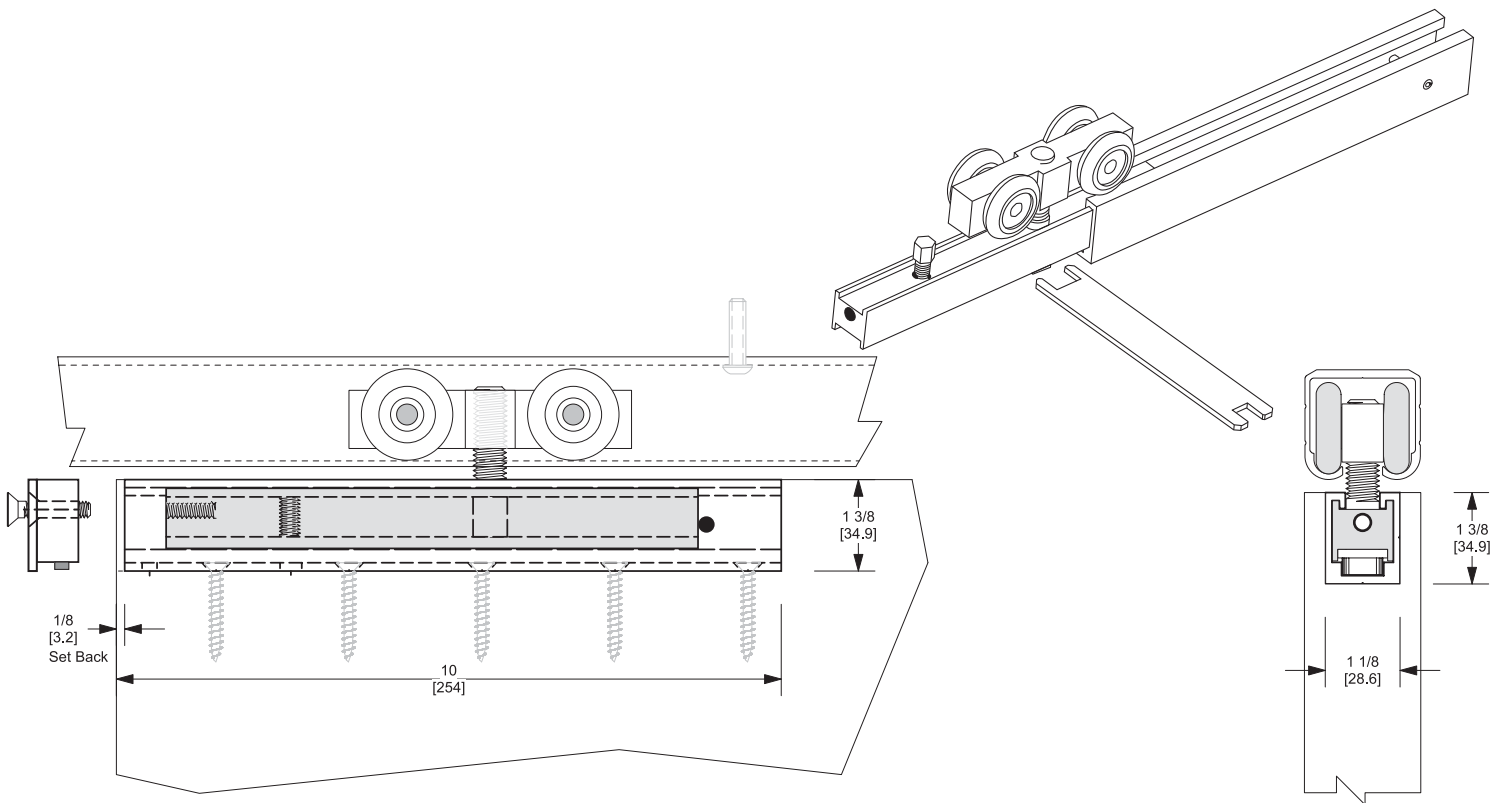

# C-810 Zero Clearance Hanger

Operation	Sliding
Features	Permits door to be mounted within 3/16" of underside of track Machined steel carriage assembly for heavy doors (up to 300lbs) Smooth precision ball bearings wheels for silent, easy door operation