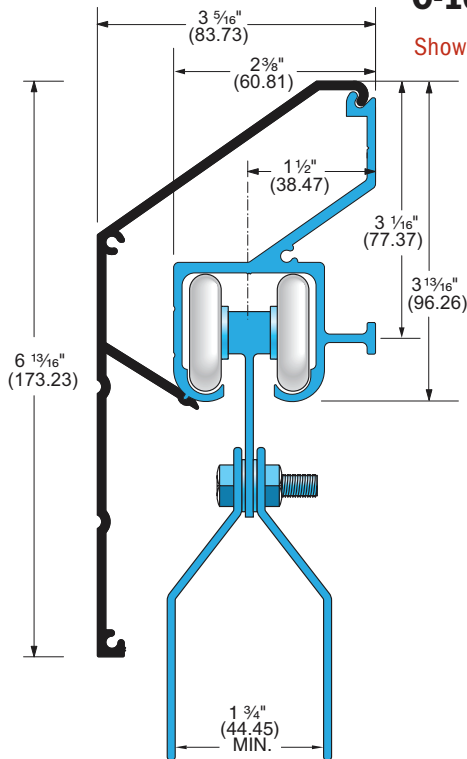

C-107-4

- Extruded Aluminum Track
- 6063T5 Alloy Weighing 1.229 lbs. per foot
- **Load Capacity 350 lbs. (2 hangers)**

C-107-4 Hanger with C-108 Track Detail

Shown with C-110 Fascia, optional

Part No.	Part Description		
Customer Name	Job No./Name	Date	Provided By
Note			