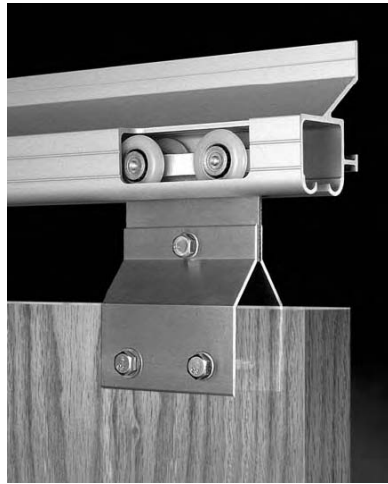

C-107-4

- Extruded Aluminum Track
- 6063T5 Alloy Weighing 1.229 lbs. per foot
- **Load Capacity 350 lbs. (2 hangers)**

C-107-4 Hanger with C-108 Track Detail

Shown with C-110 Fascia, optional

Part No.	Part Description		
Customer Name	Job No./Name	Date	Provided By
Note			