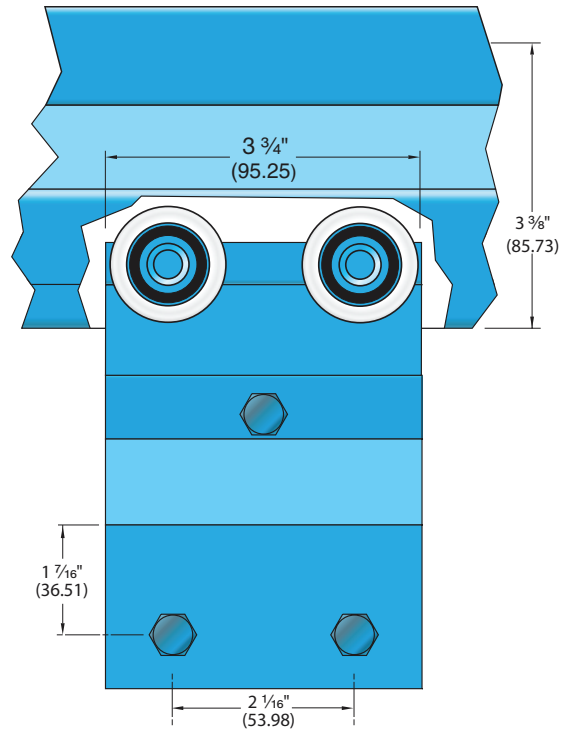

C-107-4

- Extruded Aluminum Track
- 6063T5 Alloy Weighing 1.229 lbs. per foot
- **Load Capacity 350 lbs. (2 hangers)**

C-107-4 Hanger with C-108 Track Detail

Shown with C-110 Fascia, optional

Part No.	Part Description		
Customer Name	Job No./Name	Date	Provided By
Note			