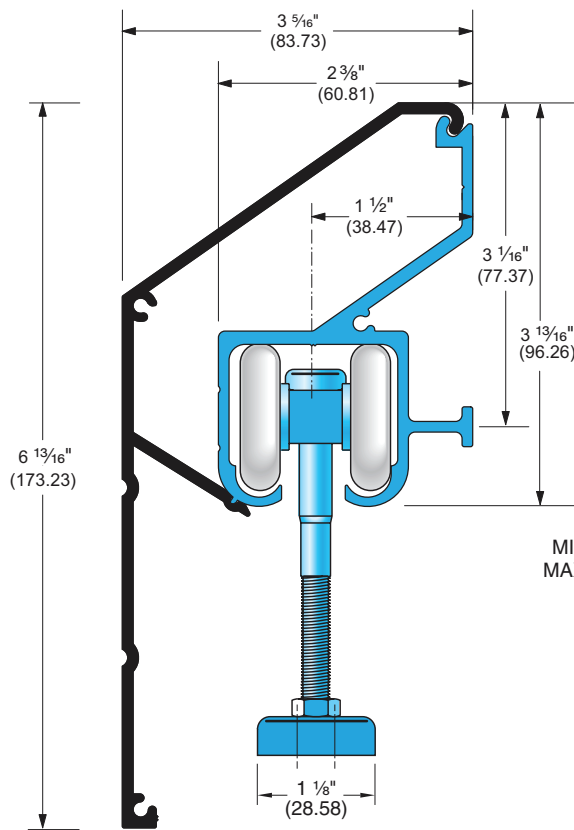

C-106-4

- Extruded Aluminum Track
- 6063T5 Alloy Weighing 1.229 lbs. per foot
- **Load Capacity 175 lbs. (2 hangers)**

C-106-4 Hanger with C-108 Track Detail

Shown with C-110 Fascia, optional

Part No.	Part Description		
Customer Name	Job No./Name	Date	Provided By
Note			