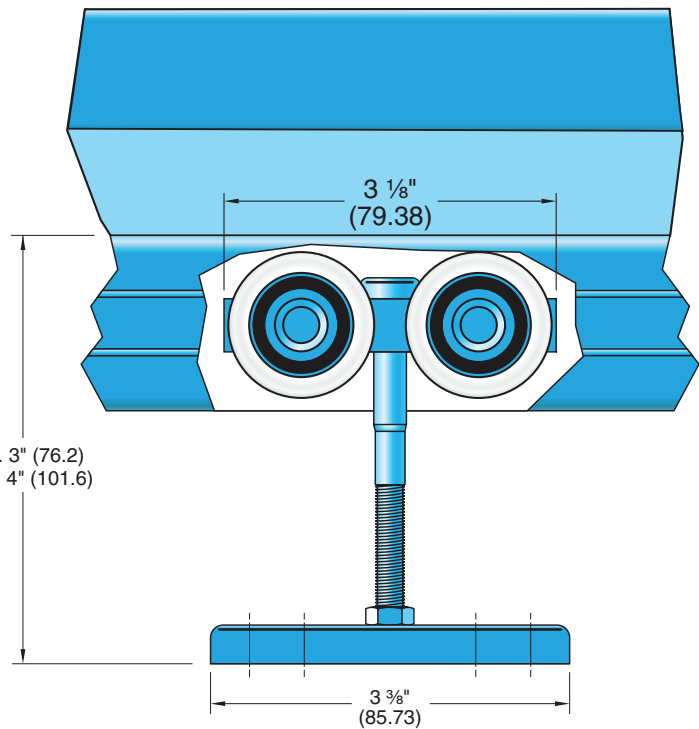

C-106-4

- Extruded Aluminum Track
- 6063T5 Alloy Weighing 1.229 lbs. per foot
- **Load Capacity 175 lbs. (2 hangers)**

C-106-4 Hanger with C-108 Track Detail

Shown with C-110 Fascia, optional

Part No.	Part Description		
Customer Name	Job No./Name	Date	Provided By
Note			