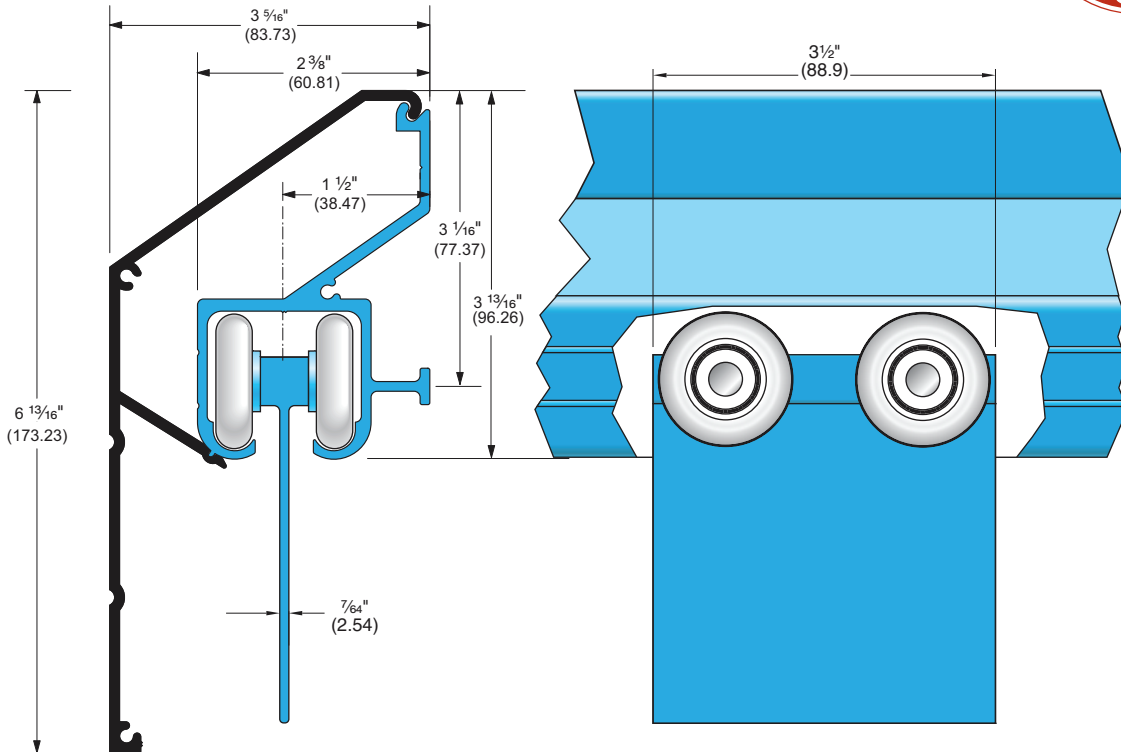

C-105-4

- Extruded Aluminum Track
- 6063T5 Alloy Weighing 1.229 lbs. per foot
- **Load Capacity 200 lbs. (2 hangers)**

C-105-4 Hanger with C-108 Track Detail Shown with C-110 Fascia, optional

Part No.	Part Description		
Customer Name	Job No./Name	Date	Provided By
Note			