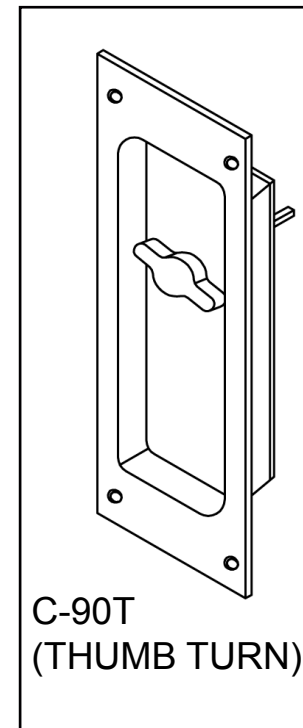

# **KNC** C-90 SERIES FLUSH PULL OPTIONS

## **SPECIFICATIONS:**

MATERIAL: Solid Brass or Bronze  
FINISH: As Required.

A = 7/16" for Minimum 1-3/4" Doors  
11/32" for Minimum 1-3/8" Doors

\* CYLINDER BLOCKING RING:  
(Furnished with C-90C Pulls)

Allows Cylinder to be Flush with Face.

MATERIAL: Solid Brass (Finish as required)

K.N. CROWDER MFG. INC.  
1220 BURLOAK DRIVE  
BURLINGTON, ONTARIO, CANADA, L7L 6B3  
TELEPHONE: 905-315-9788 ---- FAX: 905-315-8090  
TOLL FREE FAX: 1-800-567-0123

# C-90L SERIES DOOR PULL TEMPLATE

**2 -3/4" BACKSET TEMPLATE**

K.N. CROWDER MFG. INC.  
 1220 BURLOAK DR. BURLINGTON, ONTARIO  
 CANADA L7L 6B3 [www.kncrowder.com](http://www.kncrowder.com)