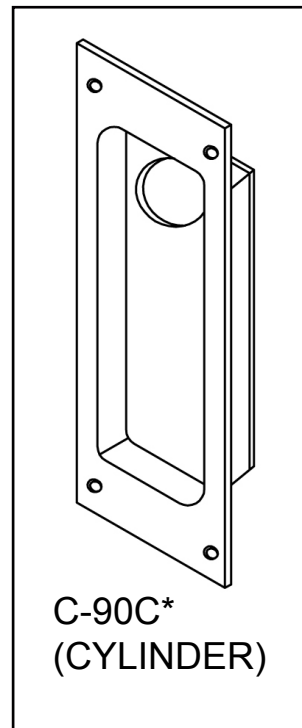

# **KNC** C-90 SERIES FLUSH PULL OPTIONS

## **SPECIFICATIONS:**

MATERIAL: Solid Brass or Bronze  
FINISH: As Required.

A = 7/16" for Minimum 1-3/4" Doors  
11/32" for Minimum 1-3/8" Doors

\* CYLINDER BLOCKING RING:  
(Furnished with C-90C Pulls)

Allows Cylinder to be Flush with Face.

MATERIAL: Solid Brass (Finish as required)

K.N. CROWDER MFG. INC.  
1220 BURLOAK DRIVE  
BURLINGTON, ONTARIO, CANADA, L7L 6B3  
TELEPHONE: 905-315-9788 ---- FAX: 905-315-8090  
TOLL FREE FAX: 1-800-567-0123

# C-90L SERIES DOOR PULL TEMPLATE

**2 -3/4" BACKSET TEMPLATE**

K.N. CROWDER MFG. INC.  
 1220 BURLOAK DR. BURLINGTON, ONTARIO  
 CANADA L7L 6B3 [www.kncrowder.com](http://www.kncrowder.com)