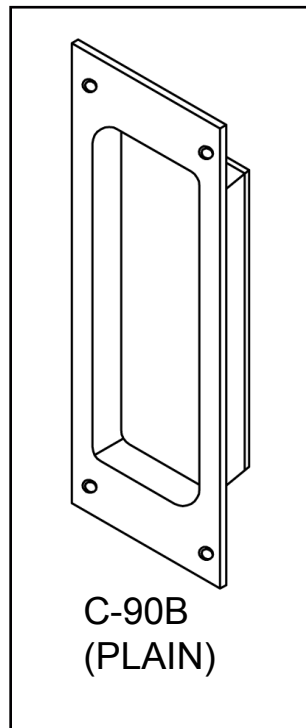

# **KNC** C-90 SERIES FLUSH PULL OPTIONS

## **SPECIFICATIONS:**

MATERIAL: Solid Brass or Bronze  
FINISH: As Required.

A = 7/16" for Minimum 1-3/4" Doors  
11/32" for Minimum 1-3/8" Doors

\* CYLINDER BLOCKING RING:  
(Furnished with C-90C Pulls)

Allows Cylinder to be Flush with Face.

MATERIAL: Solid Brass (Finish as required)

K.N. CROWDER MFG. INC.  
1220 BURLOAK DRIVE  
BURLINGTON, ONTARIO, CANADA, L7L 6B3  
TELEPHONE: 905-315-9788 ---- FAX: 905-315-8090  
TOLL FREE FAX: 1-800-567-0123

# C-90L SERIES DOOR PULL TEMPLATE

**2 -3/4" BACKSET TEMPLATE**

K.N. CROWDER MFG. INC.  
 1220 BURLOAK DR. BURLINGTON, ONTARIO  
 CANADA L7L 6B3 [www.kncrowder.com](http://www.kncrowder.com)