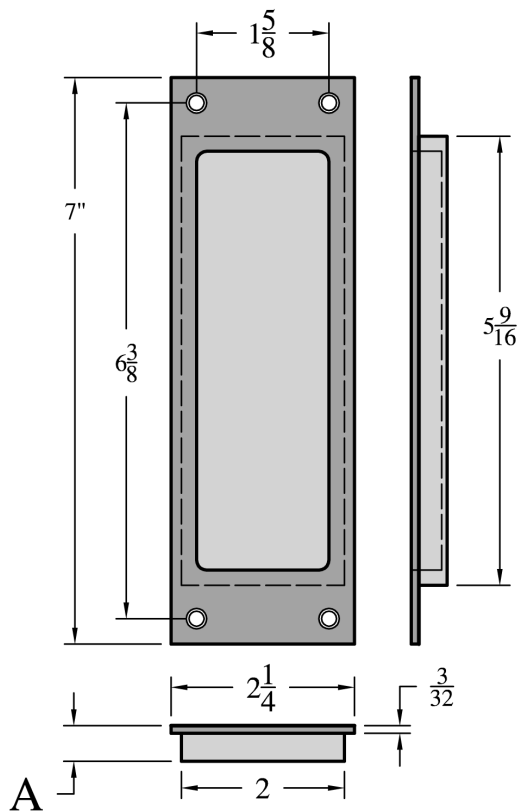

# **KNC** C-90 SERIES FLUSH PULL OPTIONS

## **SPECIFICATIONS:**

MATERIAL: Solid Brass or Bronze  
FINISH: As Required.

A = 7/16" for Minimum 1-3/4" Doors  
11/32" for Minimum 1-3/8" Doors

\* CYLINDER BLOCKING RING:  
(Furnished with C-90C Pulls)

Allows Cylinder to be Flush with Face.

MATERIAL: Solid Brass (Finish as required)

K.N. CROWDER MFG. INC.  
1220 BURLOAK DRIVE  
BURLINGTON, ONTARIO, CANADA, L7L 6B3  
TELEPHONE: 905-315-9788 ---- FAX: 905-315-8090  
TOLL FREE FAX: 1-800-567-0123

# C-90L SERIES DOOR PULL TEMPLATE

**2 -3/4" BACKSET TEMPLATE**

K.N. CROWDER MFG. INC.  
 1220 BURLOAK DR. BURLINGTON, ONTARIO  
 CANADA L7L 6B3 [www.kncrowder.com](http://www.kncrowder.com)