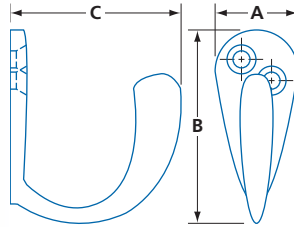

05.523

WARDROBE HOOKS

GENERAL HARDWARE

WARDROBE HOOK

- Mounting screws included
- Finish: bright brass (BP) and bright chrome (CHR)

MODEL NUMBER	MATERIAL	FINISH	A	B	C	PER BOX	WEIGHT LBS / KG
6212	Zinc die-cast	C3, C26	11/16 (18)	1 11/16 (43)	1 1/2 (38)	100	4.4 / 2.0