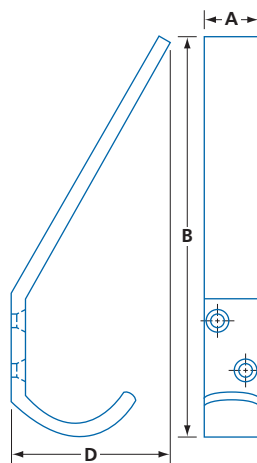

SOLID BRASS HAT & COAT HOOK

- Mounting screws included
- Finish: bright brass (BP) and bright chrome (CHR)

MODEL NUMBER	MATERIAL	FINISH	A	B	C	PER BOX	WEIGHT LBS / KG
5802	Brass	C3, C26	21/32 (16.7)	5 (257)	2 (51)	10	2.0 / 0.92

R1 07/08