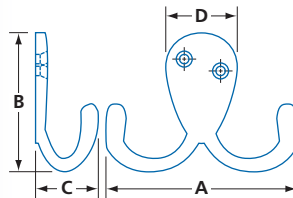

DOUBLE WARDROBE HOOK

- Mounting screws included
- Finish: bright brass and bright chrome

MODEL NUMBER	MATERIAL	FINISH	A	B	C	D	PER BOX	WEIGHT LBS / KG
6213	Zinc die-cast	C3, C26	3 (76)	2 1/4 (57)	1 (25.4)	1 1/8 (28)	30	4.0 / 1.8

R1 07/08