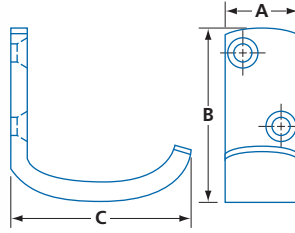

## SOLID BRASS WARDROBE HOOK

- Mounting screws included
- Finish: bright brass (BP) and bright chrome (CHR)

MODEL NUMBER	MATERIAL	FINISH	A	B	C	PER BOX	WEIGHT LBS / KG
5803	Brass	C3, C26	11/16 (18)	1 1/4 (32)	1 5/8 (42.5)	25	2.5 / 1.13