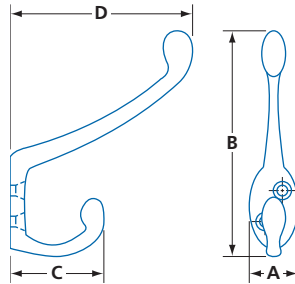

## HAT & COAT HOOK

- Mounting screws included
- Finish: bright brass (BP), bright chrome (CHR) and satin chrome

MODEL NUMBER	MATERIAL	FINISH	A	B	C	D	PER BOX	WEIGHT LBS / KG
3543	Zinc die-cast	C3, C26, C26D	13/16 (21)	3 1/4 (83)	1 9/16 (40)	2 5/16 (59)	10	1.45 / 0.66
6211		C3, C26				2 1/4 (57)	30	4.1 / 1.86
3545			1 (25.4)	4 5/8 (118)	1 15/16 (49)	3 3/4 (95)	10	2.40 / 1.09
6280		4 1/2 (114)		2 1/16 (52)	20	4.0 / 1.84		

## HAT & COAT HOOK

- Mounting screws included
- Finish: bright brass (BP) and bright chrome (CHR)

MODEL NUMBER	MATERIAL	FINISH	A	B	C	PER BOX	WEIGHT LBS / KG
6206	Zinc die-cast	C3, C26	1 1/8 (28)	2 1/4 (57)	2 3/4 (71)	50	2.62 / 1.19