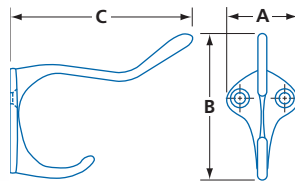

HAT & COAT HOOK

- Mounting screws included
- Finish: bright brass (BP) and bright chrome (CHR)

MODEL NUMBER	MATERIAL	FINISH	A	B	C	PER BOX	WEIGHT LBS / KG
6206	Zinc die-cast	C3, C26	1 1/8 (28)	2 1/4 (57)	2 3/4 (71)	50	2.62 / 1.19

R1 07/08