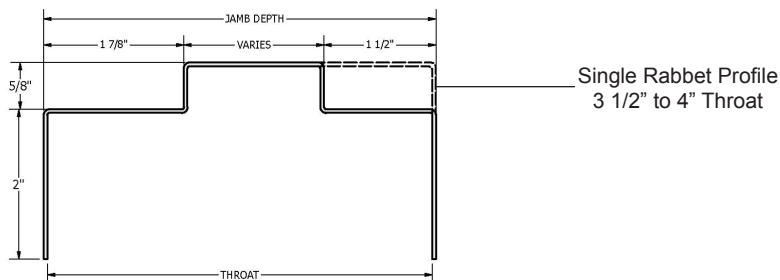

FF SERIES FRAMES

FLUSH FIT

KDF - 16

FF SERIES FRAME STANDARDS

FRAME PROFILES

ADDITIONAL CUSTOM FRAME OPTIONS ARE AVAILABLE