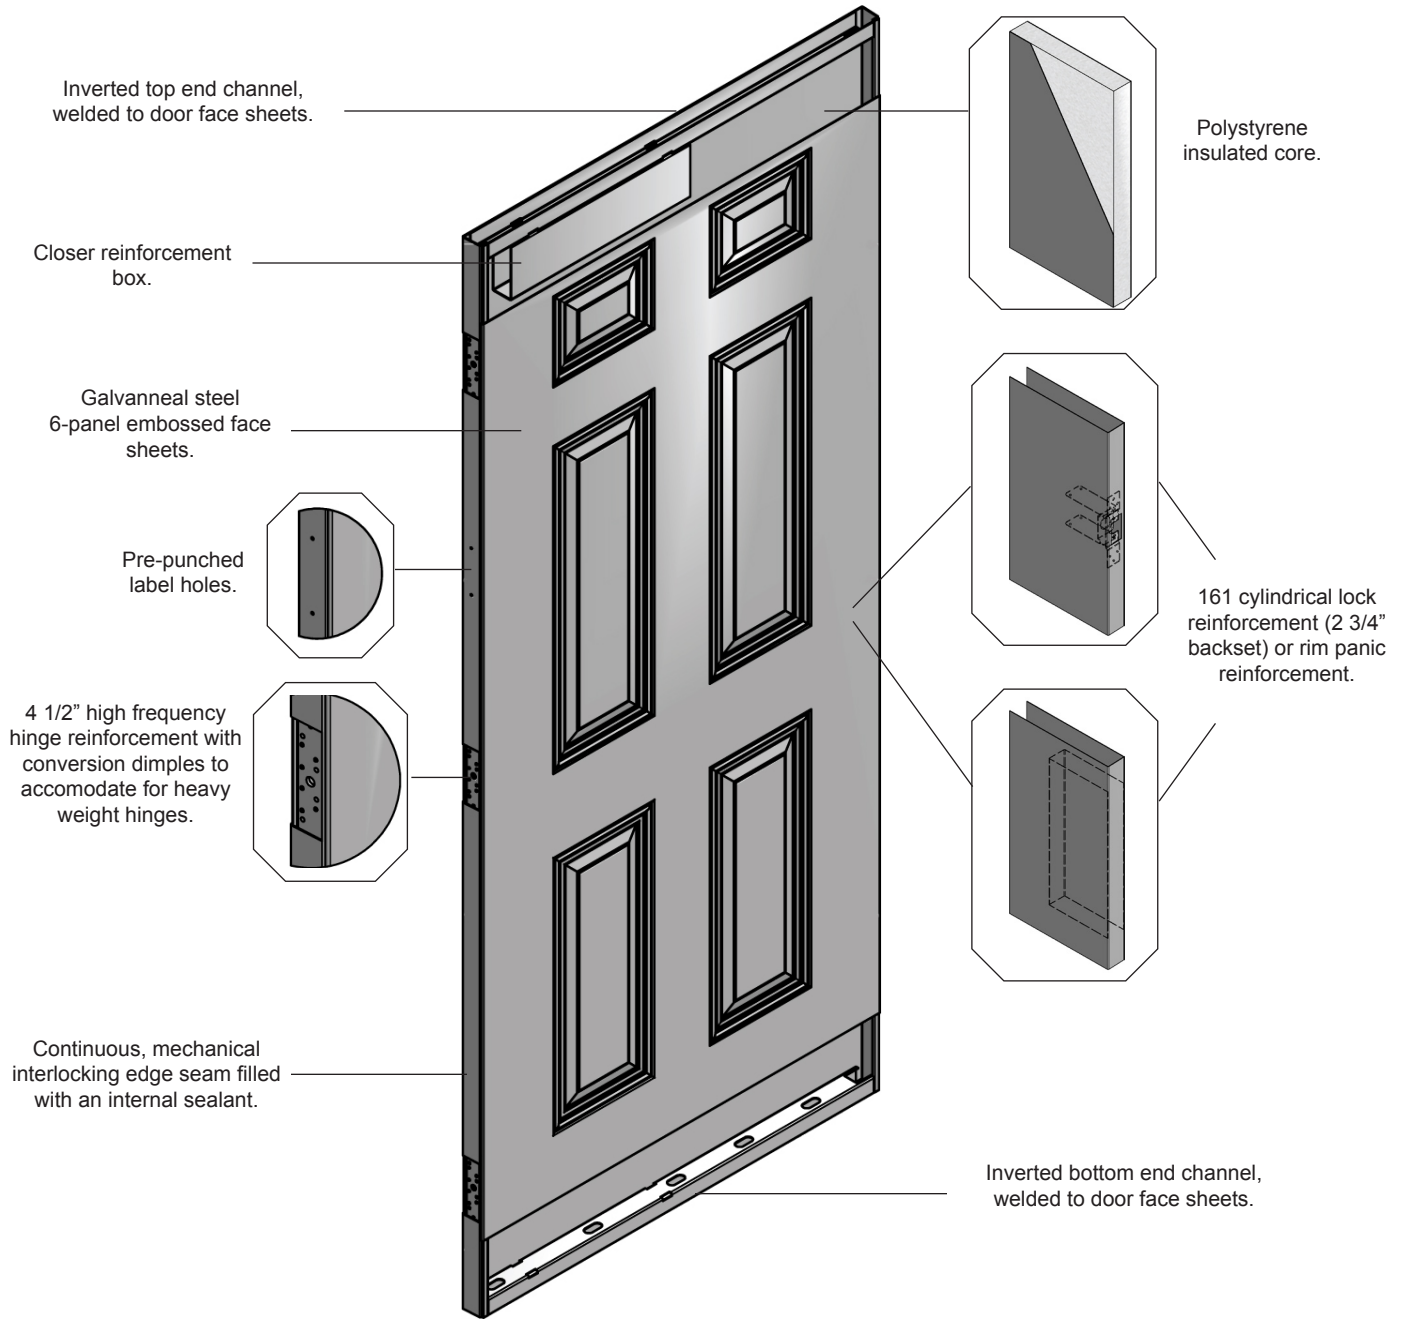

EP SERIES DOORS
EMBOSSED PANEL (1 3/4" THICK)

D - 9

EP SERIES DOOR STANDARDS

Embossed 6-Panel