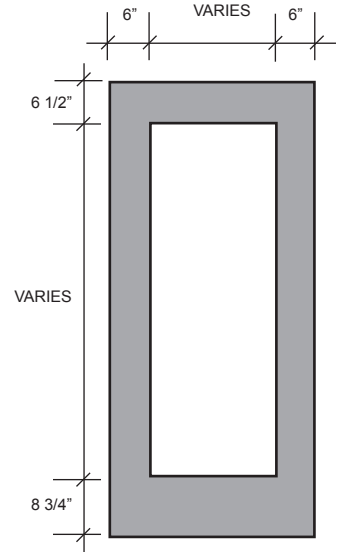

STANDARD VISION LITES

D - 2

SCREW IN

VL7
DOUBLE NARROW LITE

VL8
DOUBLE LITE

VL9
FULL LITE

VL10

CIRCULAR LITE (LITE KIT NOT AVAILABLE)

NOTES

- All lite dimensions shown are nominal lite sizes.
- Removable stops will be applied on wide side (pull side) unless otherwise noted.
- See page PA-7 for standard door glazing details.