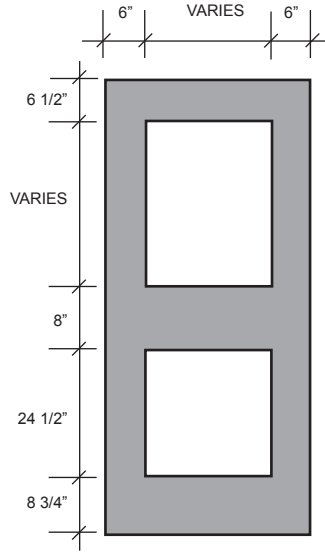

STANDARD VISION LITES

D - 2

SCREW IN

VL7
DOUBLE NARROW LITE

VL8
DOUBLE LITE

VL9
FULL LITE

VL10

CIRCULAR LITE (LITE KIT NOT AVAILABLE)

NOTES

- All lite dimensions shown are nominal lite sizes.
- Removable stops will be applied on wide side (pull side) unless otherwise noted.
- See page PA-7 for standard door glazing details.