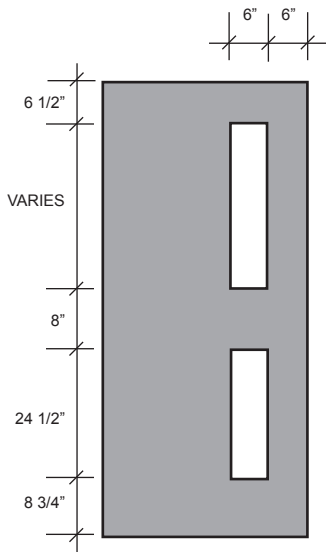

STANDARD VISION LITES

D - 2

SCREW IN

VL7
DOUBLE NARROW LITE

VL8
DOUBLE LITE

VL9
FULL LITE

VL10

CIRCULAR LITE (LITE KIT NOT AVAILABLE)

NOTES

- All lite dimensions shown are nominal lite sizes.
- Removable stops will be applied on wide side (pull side) unless otherwise noted.
- See page PA-7 for standard door glazing details.