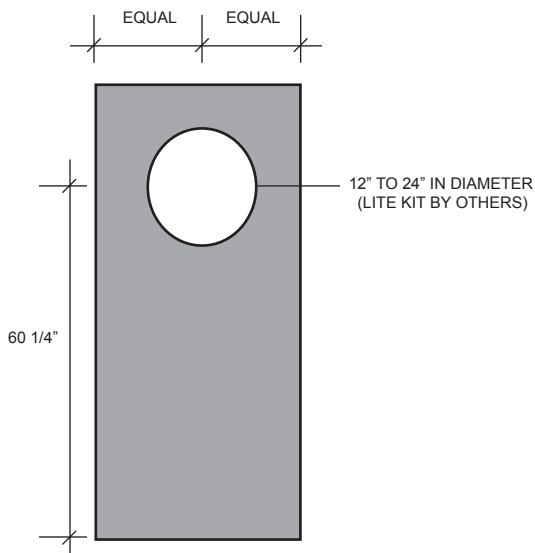

STANDARD VISION LITES

D - 2

SCREW IN

VL7
DOUBLE NARROW LITE

VL8
DOUBLE LITE

VL9
FULL LITE

VL10

CIRCULAR LITE (LITE KIT NOT AVAILABLE)

NOTES

- All lite dimensions shown are nominal lite sizes.
- Removable stops will be applied on wide side (pull side) unless otherwise noted.
- See page PA-7 for standard door glazing details.